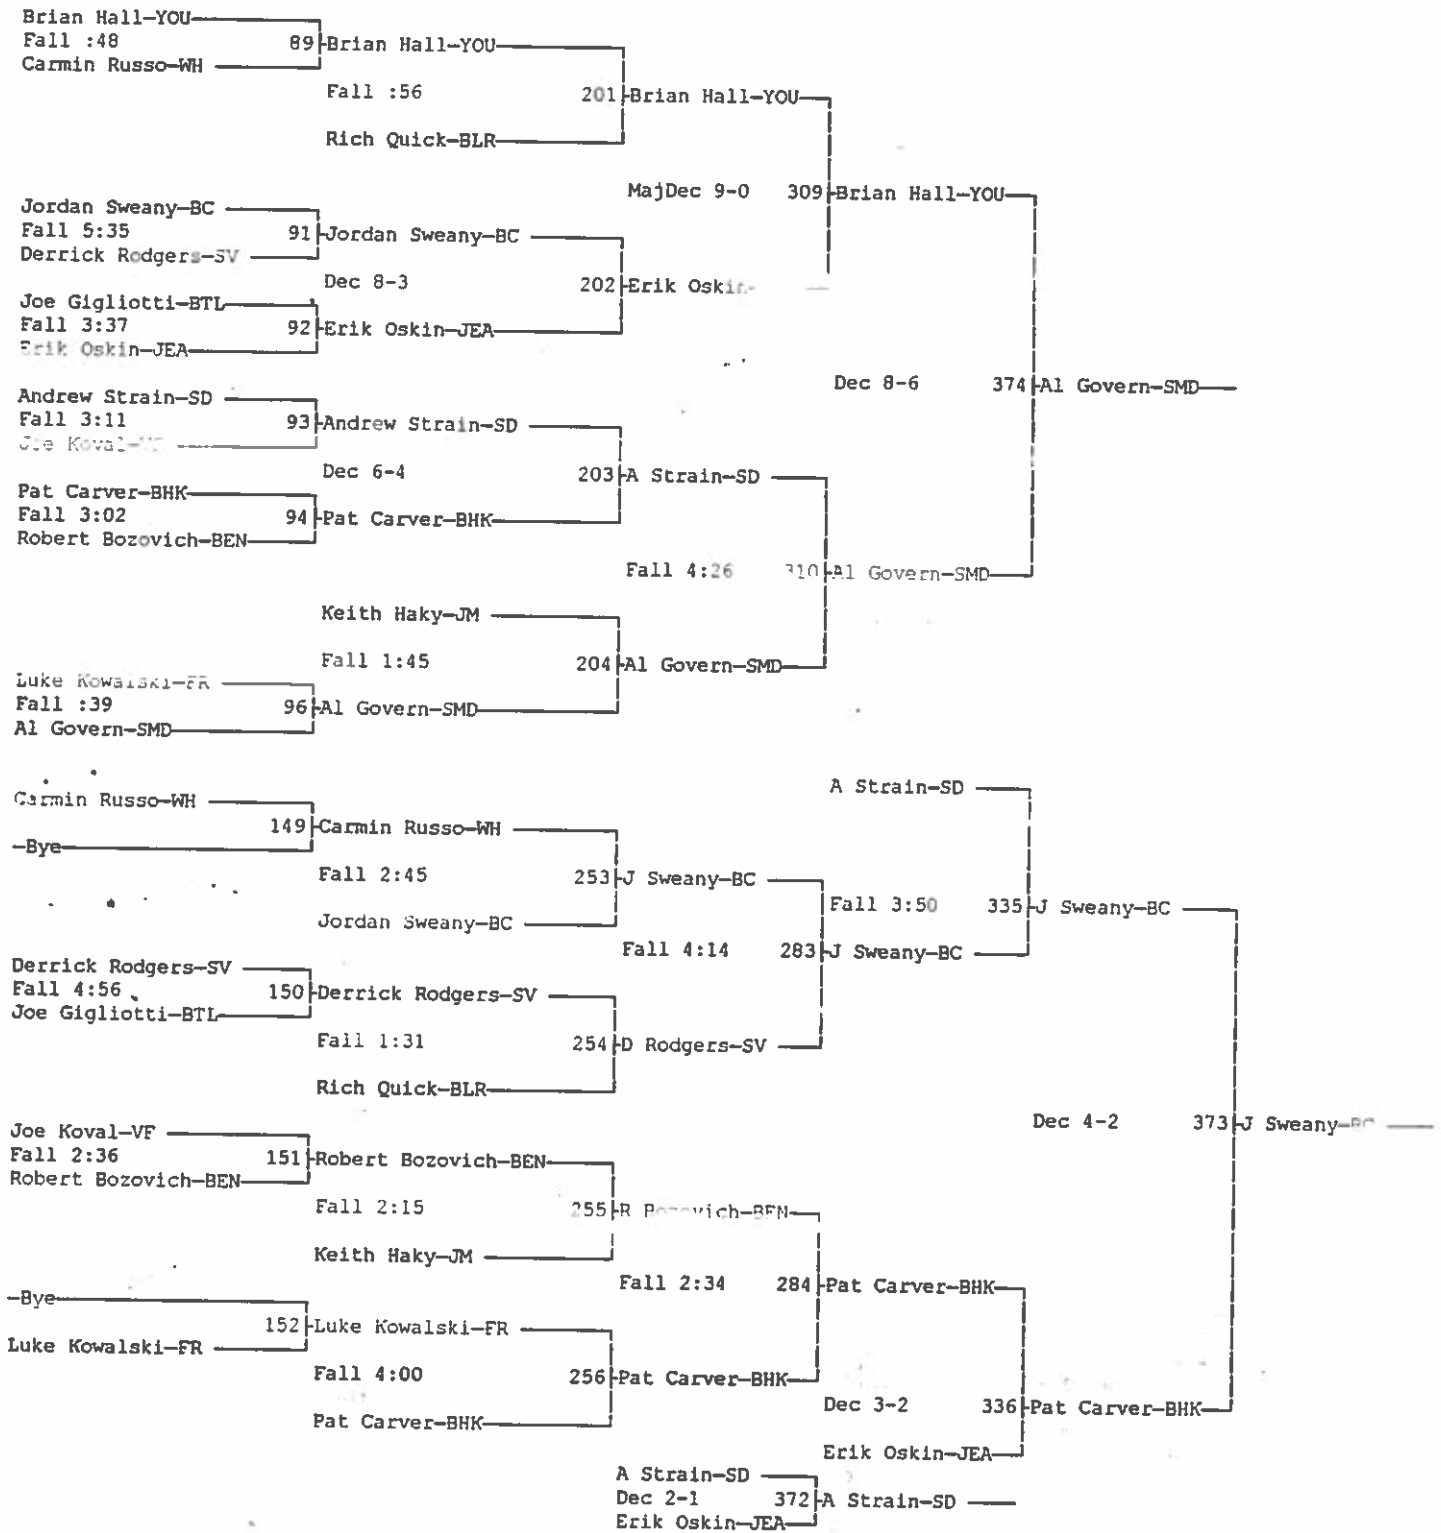

2000 Holiday Classic
December 28-29, 2000

Place	Score	Name
1	241.5	Soddy-Daisy, TN
2	131.5	Valley Forge, OH
3	131.0	West Branch
4	123.0	Butler
5	118.0	Southmoreland
6	111.5	Franklin Regional
7	103.5	Jeannette
8	94.0	Yough
9	71.0	Beth Center
10	67.0	Bentworth
11	66.5	Woodland Hills
12	64.0	Steel Valley
13	57.0	Jefferson Morgan
14	55.5	Blackhawk
15	52.0	Blairsville
16	0.0	Avella

2000 Holiday Classic
December 28-29, 2000
Wt Class: 103

2000 Holiday Classic
December 28-29, 2000
Wt Class: 112

2000 Holiday Classic
December 28-29, 2000
Wt Class: 119

2000 Holiday Classic
December 28-29, 2000
Wt Class: 125

2000 Holiday Classic
December 28-29, 2000
Wt Class: 145

2000 Holiday Classic
December 28-29, 2000
Wt Class: 152

2000 Holiday Classic

December 28-29, 2000

Wt Class: 160

2000 Holiday Classic

December 28-29, 2000

Wt Class: 171

2000 Holiday Classic
December 28-29, 2000
Wt Class: 189

2000 Holiday Classic
December 28-29, 2000
Wt Class: 275