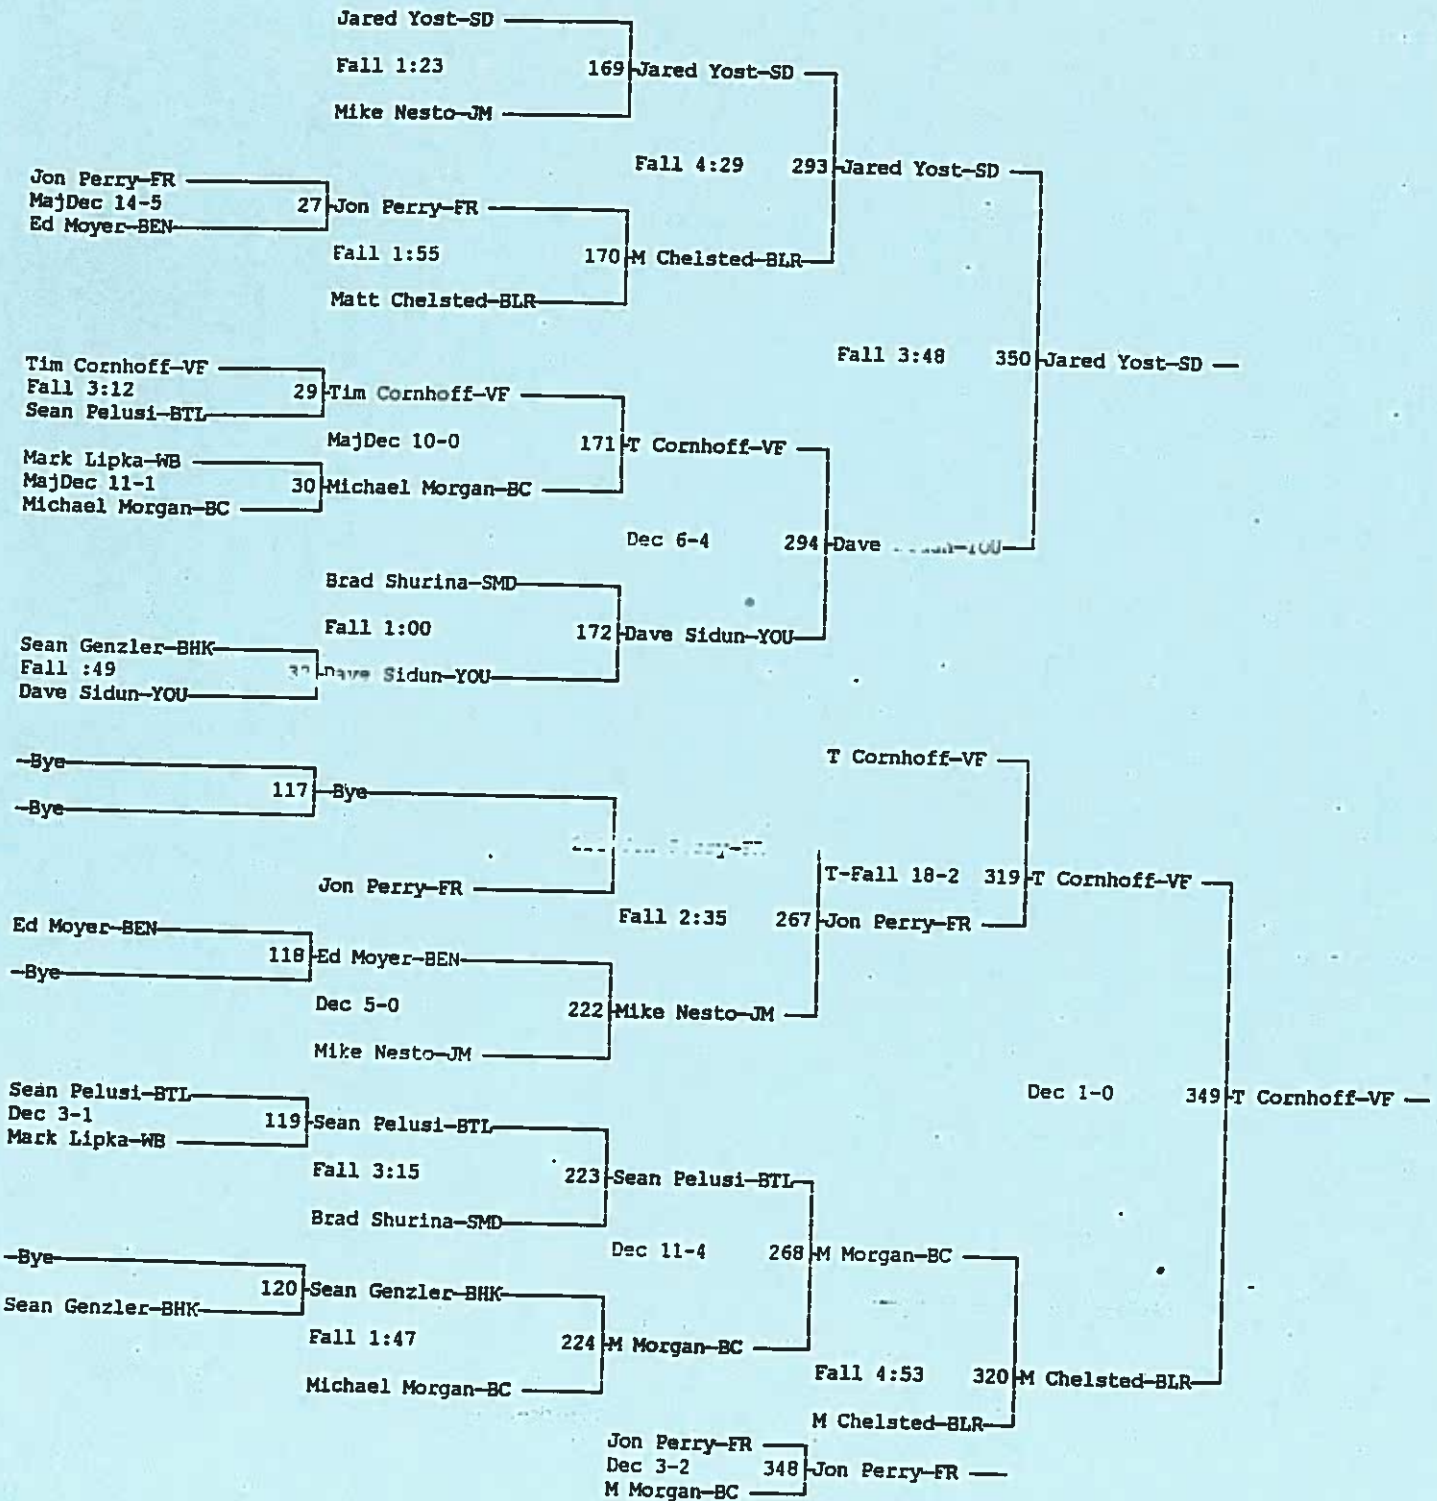

2000 Holiday Classic
December 28-29, 2000

Place	Score	Name
1	241.5	Soddy-Daisy, TN
2	131.5	Valley Forge, OH
3	131.0	West Branch
4	123.0	Butler
5	118.0	Southmoreland
6	111.5	Franklin Regional
7	103.5	Jeannette
8	94.0	Yough
9	71.0	Beth Center
10	67.0	Bentworth
11	66.5	Woodland Hills
12	64.0	Steel Valley
13	57.0	Jefferson Morgan
14	55.5	Blackhawk
15	52.0	Blairsville
16	0.0	Avella

2000 Holiday Classic
December 28-29, 2000
Wt Class: 103

2000 Holiday Classic
December 28-29, 2000
Wt Class: 112

2000 Holiday Classic
December 28-29, 2000
Wt Class: 119

2000 Holiday Classic
December 28-29, 2000
Wt Class: 125

2000 Holiday Classic

December 28-29, 2000

Wt Class: 130

2000 Holiday Classic

December 28-29, 2000
Wt Class: 135

2000 Holiday Classic

December 28-29, 2000

Wt Class: 140

2000 Holiday Classic
December 28-29, 2000
Wt Class: 145

2000 Holiday Classic
December 28-29, 2000
Wt Class: 152

2000 Holiday Classic

December 28-29, 2000

Wt Class: 160

2000 Holiday Classic

December 28-29, 2000