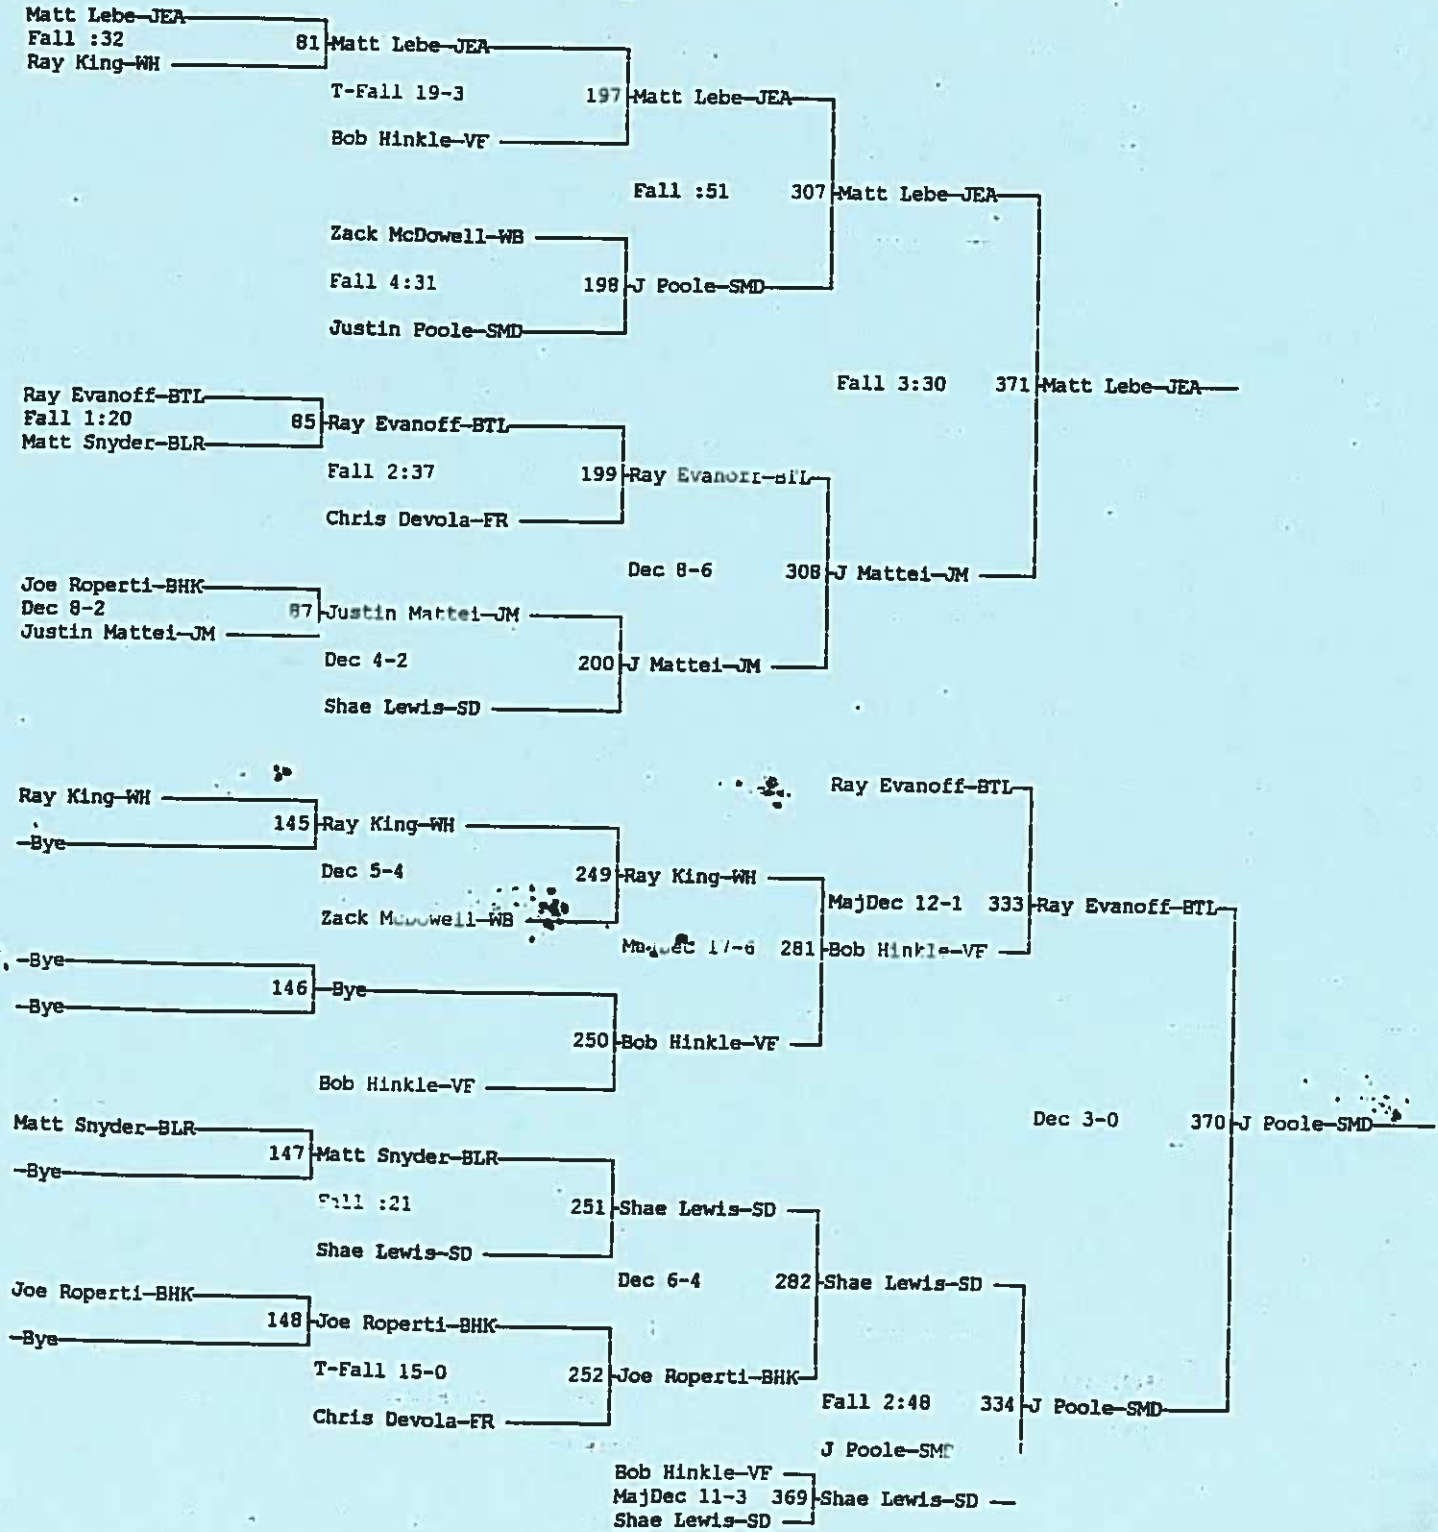

2000 Holiday Classic
December 28-29, 2000

Place	Score	Name
1	241.5	Soddy-Daisy, TN
2	131.5	Valley Forge, OH
3	131.0	West Branch
4	123.0	Butler
5	118.0	Southmoreland
6	111.5	Franklin Regional
7	103.5	Jeannette
8	94.0	Yough
9	71.0	Beth Center
10	67.0	Bentworth
11	66.5	Woodland Hills
12	64.0	Steel Valley
13	57.0	Jefferson Morgan
14	55.5	Blackhawk
15	52.0	Blairsville
16	0.0	Avella

2000 Holiday Classic

December 28-29, 2000

Wt Class: 130

2000 Holiday Classic

December 28-29, 2000
Wt Class: 135

2000 Holiday Classic

December 28-29, 2000

Wt Class: 140

2000 Holiday Classic
December 28-29, 2000
Wt Class: 145

2000 Holiday Classic
December 28-29, 2000
Wt Class: 152

2000 Holiday Classic

December 28-29, 2000

Wt Class: 160

2000 Holiday Classic

December 28-29, 2000

Wt Class: 171

2000 Holiday Classic
December 28-29, 2000
Wt Class: 189

2000 Holiday Classic
December 28-29, 2000
Wt Class: 275