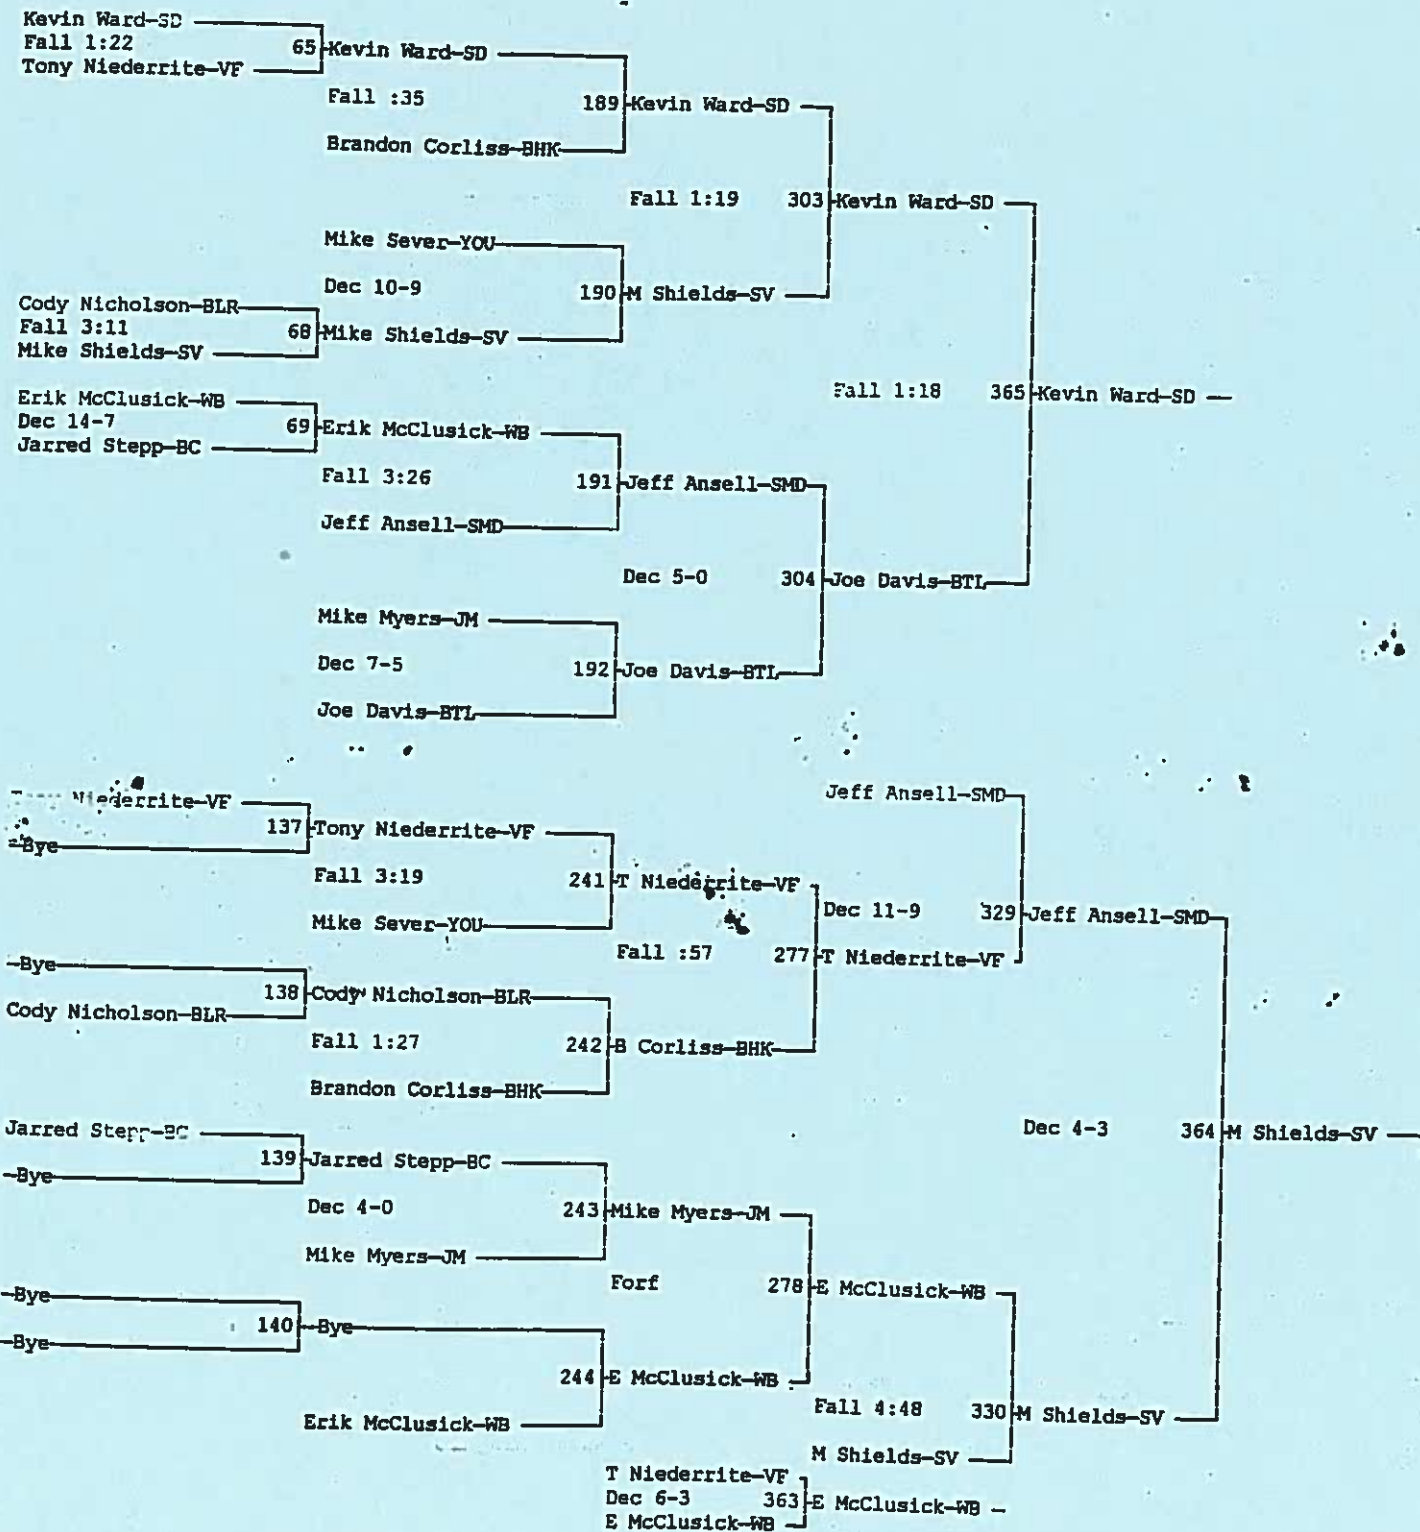

2000 Holiday Classic
December 28-29, 2000

Place	Score	Name
1	241.5	Soddy-Daisy, TN
2	131.5	Valley Forge, OH
3	131.0	West Branch
4	123.0	Butler
5	118.0	Southmoreland
6	111.5	Franklin Regional
7	103.5	Jeannette
8	94.0	Yough
9	71.0	Beth Center
10	67.0	Bentworth
11	66.5	Woodland Hills
12	64.0	Steel Valley
13	57.0	Jefferson Morgan
14	55.5	Blackhawk
15	52.0	Blairsville
16	0.0	Avella

2000 Holiday Classic
December 28-29, 2000
Wt Class: 103

2000 Holiday Classic
December 28-29, 2000
Wt Class: 112

2000 Holiday Classic
December 28-29, 2000
Wt Class: 119

2000 Holiday Classic
December 28-29, 2000
Wt Class: 125

2000 Holiday Classic

December 28-29, 2000

Wt Class: 130

2000 Holiday Classic

December 28-29, 2000
Wt Class: 135

2000 Holiday Classic

December 28-29, 2000

Wt Class: 140

2000 Holiday Classic
December 28-29, 2000
Wt Class: 145

2000 Holiday Classic
December 28-29, 2000
Wt Class: 152

2000 Holiday Classic

December 28-29, 2000

Wt Class: 160

2000 Holiday Classic

December 28-29, 2000