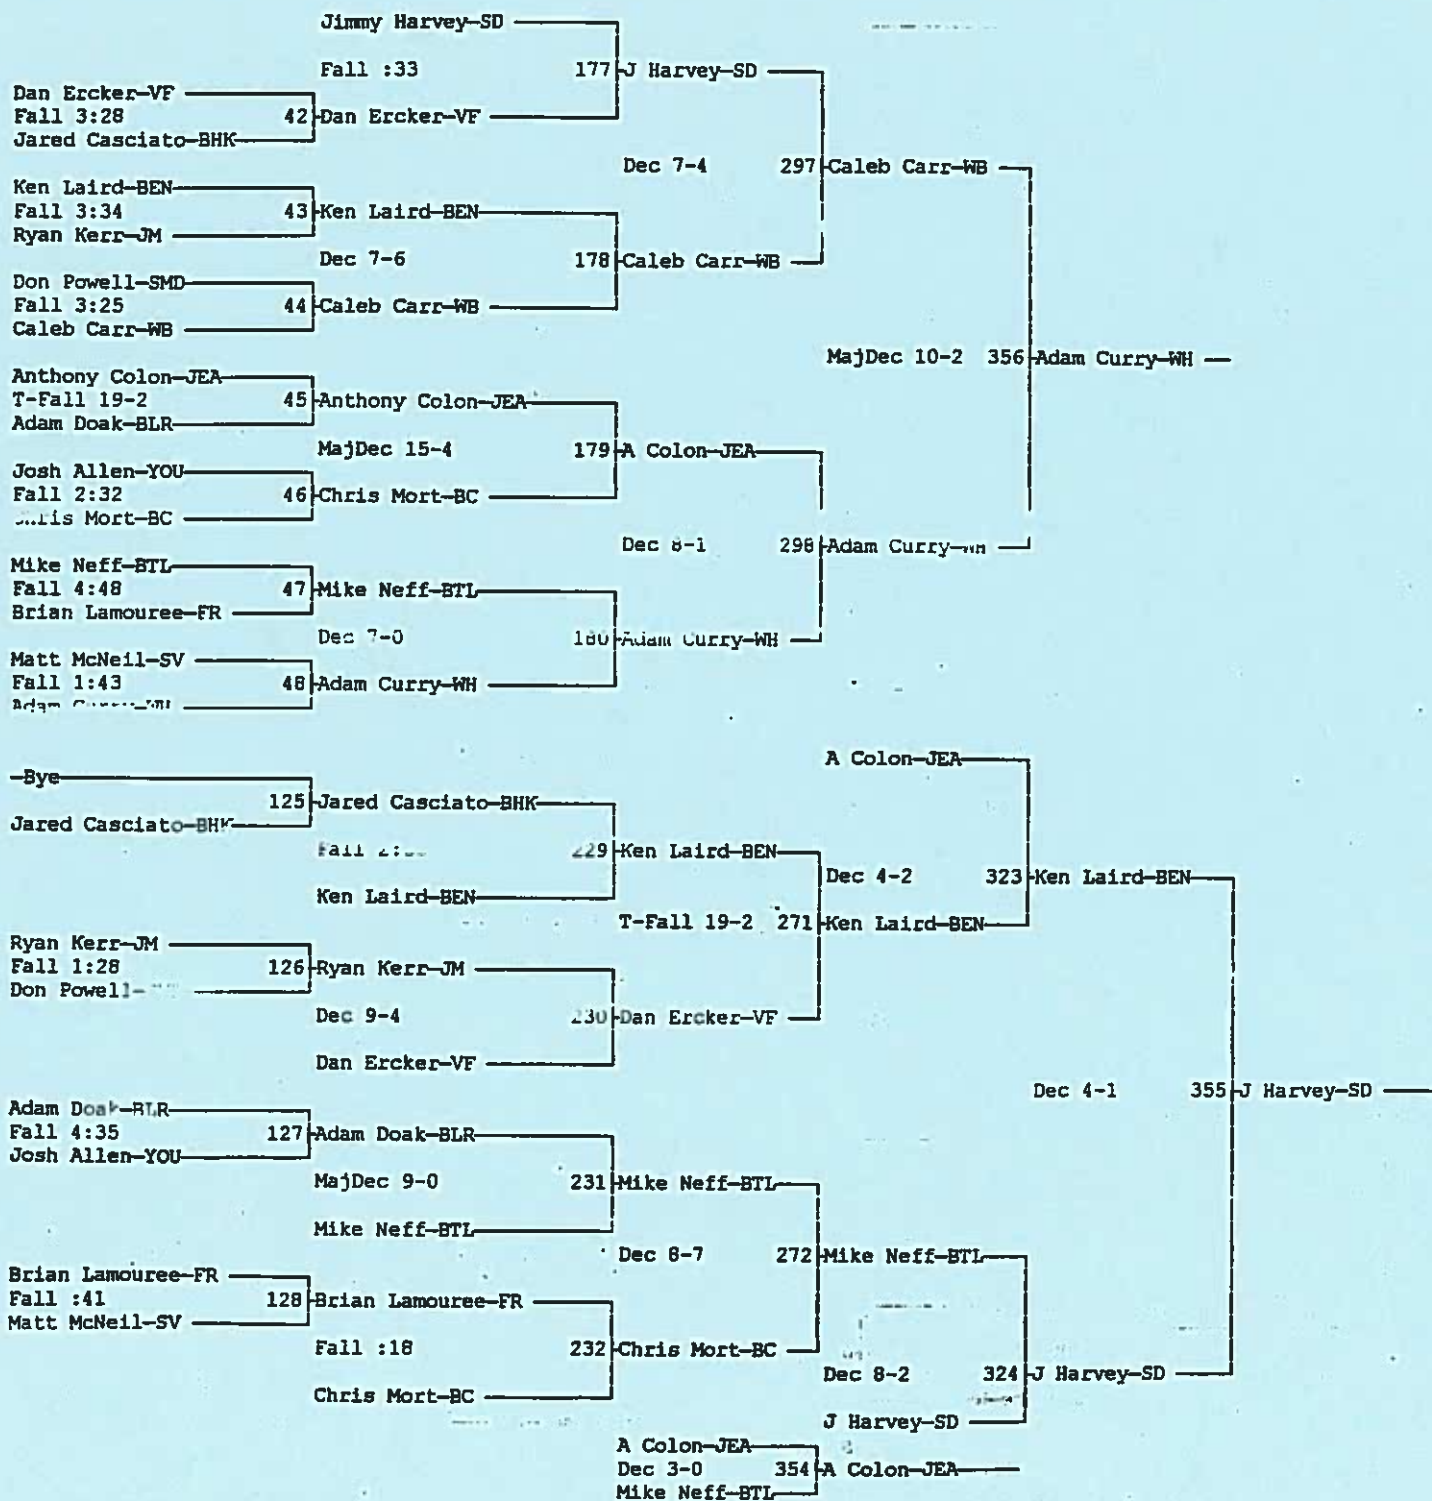

2000 Holiday Classic
December 28-29, 2000

Place	Score	Name
1	241.5	Soddy-Daisy, TN
2	131.5	Valley Forge, OH
3	131.0	West Branch
4	123.0	Butler
5	118.0	Southmoreland
6	111.5	Franklin Regional
7	103.5	Jeannette
8	94.0	Yough
9	71.0	Beth Center
10	67.0	Bentworth
11	66.5	Woodland Hills
12	64.0	Steel Valley
13	57.0	Jefferson Morgan
14	55.5	Blackhawk
15	52.0	Blairsville
16	0.0	Avella

2000 Holiday Classic
December 28-29, 2000
Wt Class: 103

2000 Holiday Classic
December 28-29, 2000
Wt Class: 112

2000 Holiday Classic
December 28-29, 2000
Wt Class: 119

2000 Holiday Classic
December 28-29, 2000
Wt Class: 125

2000 Holiday Classic

December 28-29, 2000

Wt Class: 130

2000 Holiday Classic

December 28-29, 2000
Wt Class: 135

2000 Holiday Classic

December 28-29, 2000

Wt Class: 140

2000 Holiday Classic
December 28-29, 2000
Wt Class: 145

2000 Holiday Classic
December 28-29, 2000
Wt Class: 152

2000 Holiday Classic

December 28-29, 2000

Wt Class: 160

2000 Holiday Classic

December 28-29, 2000