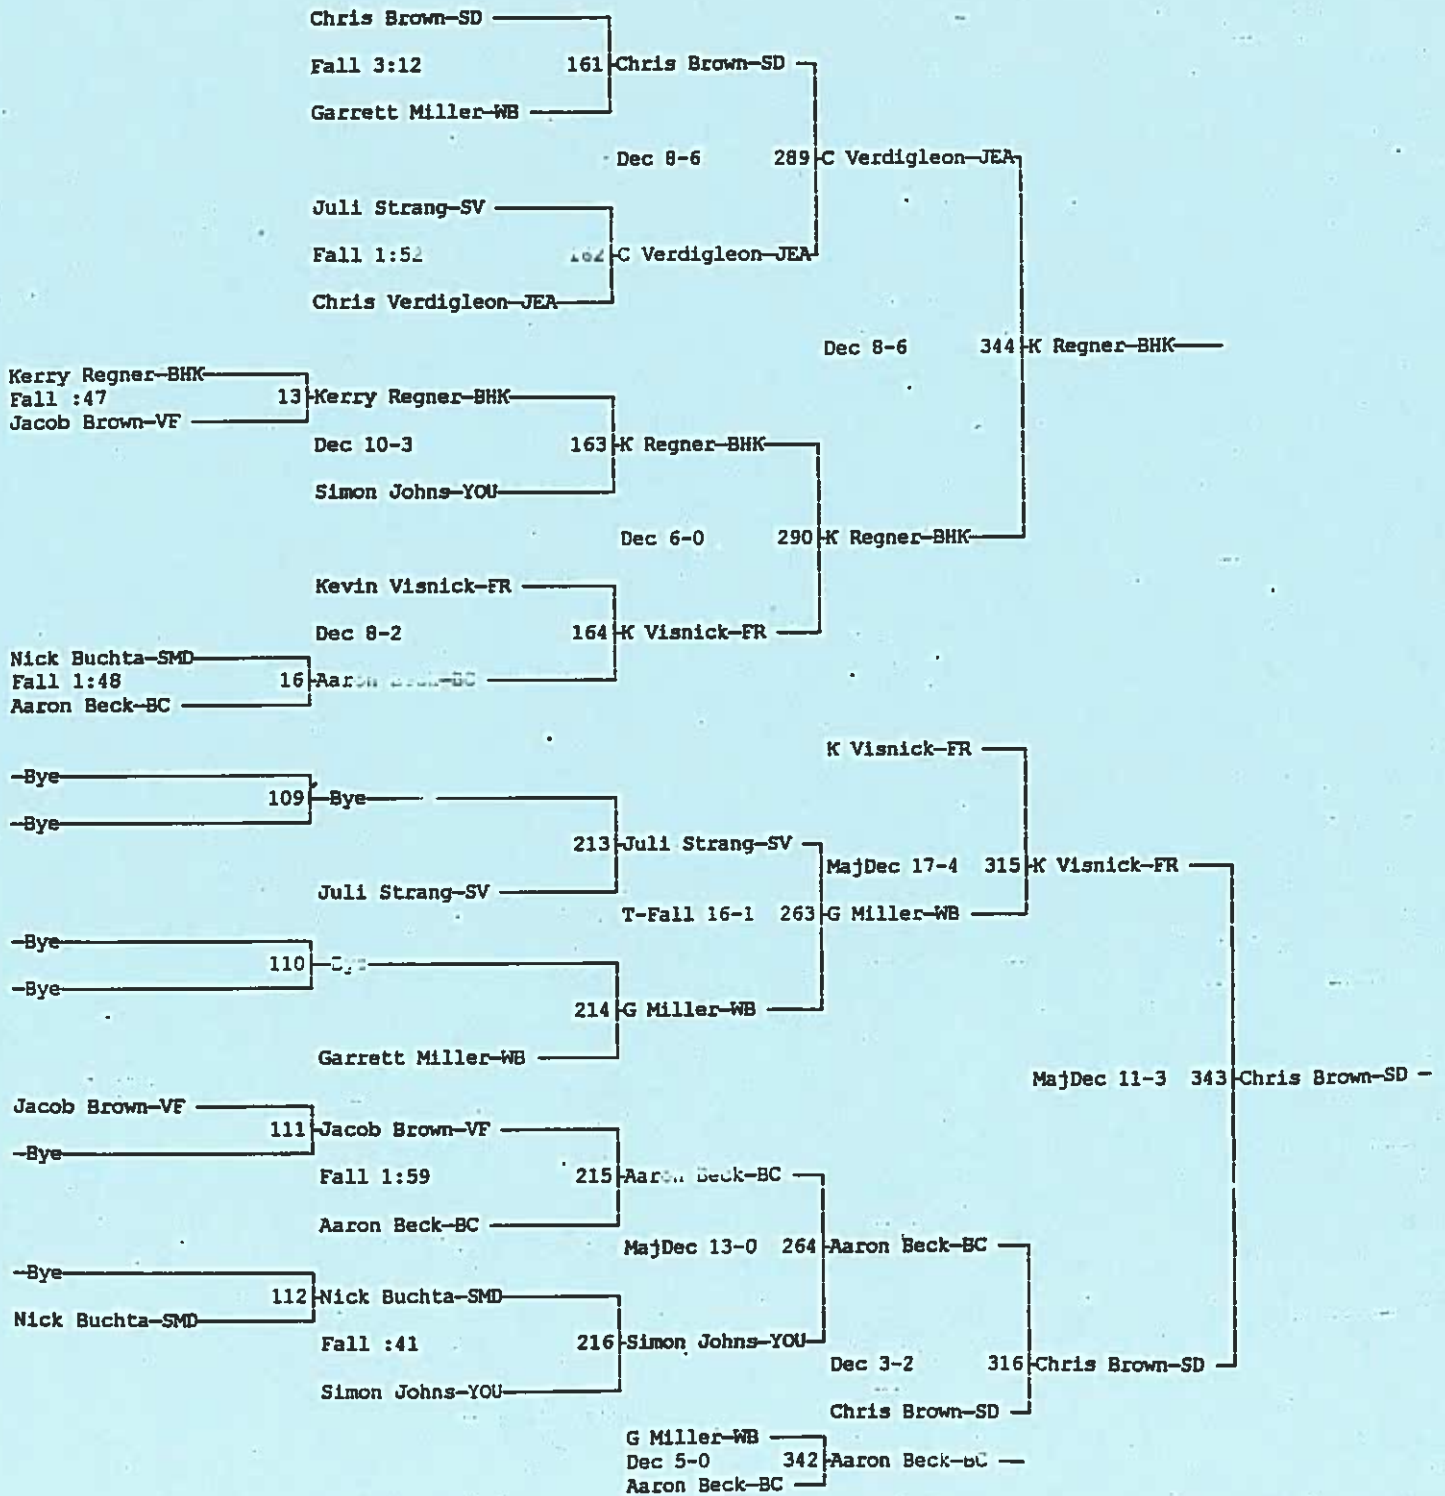

2000 Holiday Classic
December 28-29, 2000

Place	Score	Name
1	241.5	Soddy-Daisy, TN
2	131.5	Valley Forge, OH
3	131.0	West Branch
4	123.0	Butler
5	118.0	Southmoreland
6	111.5	Franklin Regional
7	103.5	Jeannette
8	94.0	Yough
9	71.0	Beth Center
10	67.0	Bentworth
11	66.5	Woodland Hills
12	64.0	Steel Valley
13	57.0	Jefferson Morgan
14	55.5	Blackhawk
15	52.0	Blairsville
16	0.0	Avella

2000 Holiday Classic
December 28-29, 2000
Wt Class: 103

2000 Holiday Classic
December 28-29, 2000
Wt Class: 112

2000 Holiday Classic
December 28-29, 2000
Wt Class: 119

2000 Holiday Classic
December 28-29, 2000
Wt Class: 125

2000 Holiday Classic
December 28-29, 2000
Wt Class: 145

2000 Holiday Classic
December 28-29, 2000
Wt Class: 152

2000 Holiday Classic

December 28-29, 2000

Wt Class: 160

2000 Holiday Classic

December 28-29, 2000

Wt Class: 171

2000 Holiday Classic
December 28-29, 2000
Wt Class: 189

2000 Holiday Classic
December 28-29, 2000
Wt Class: 275