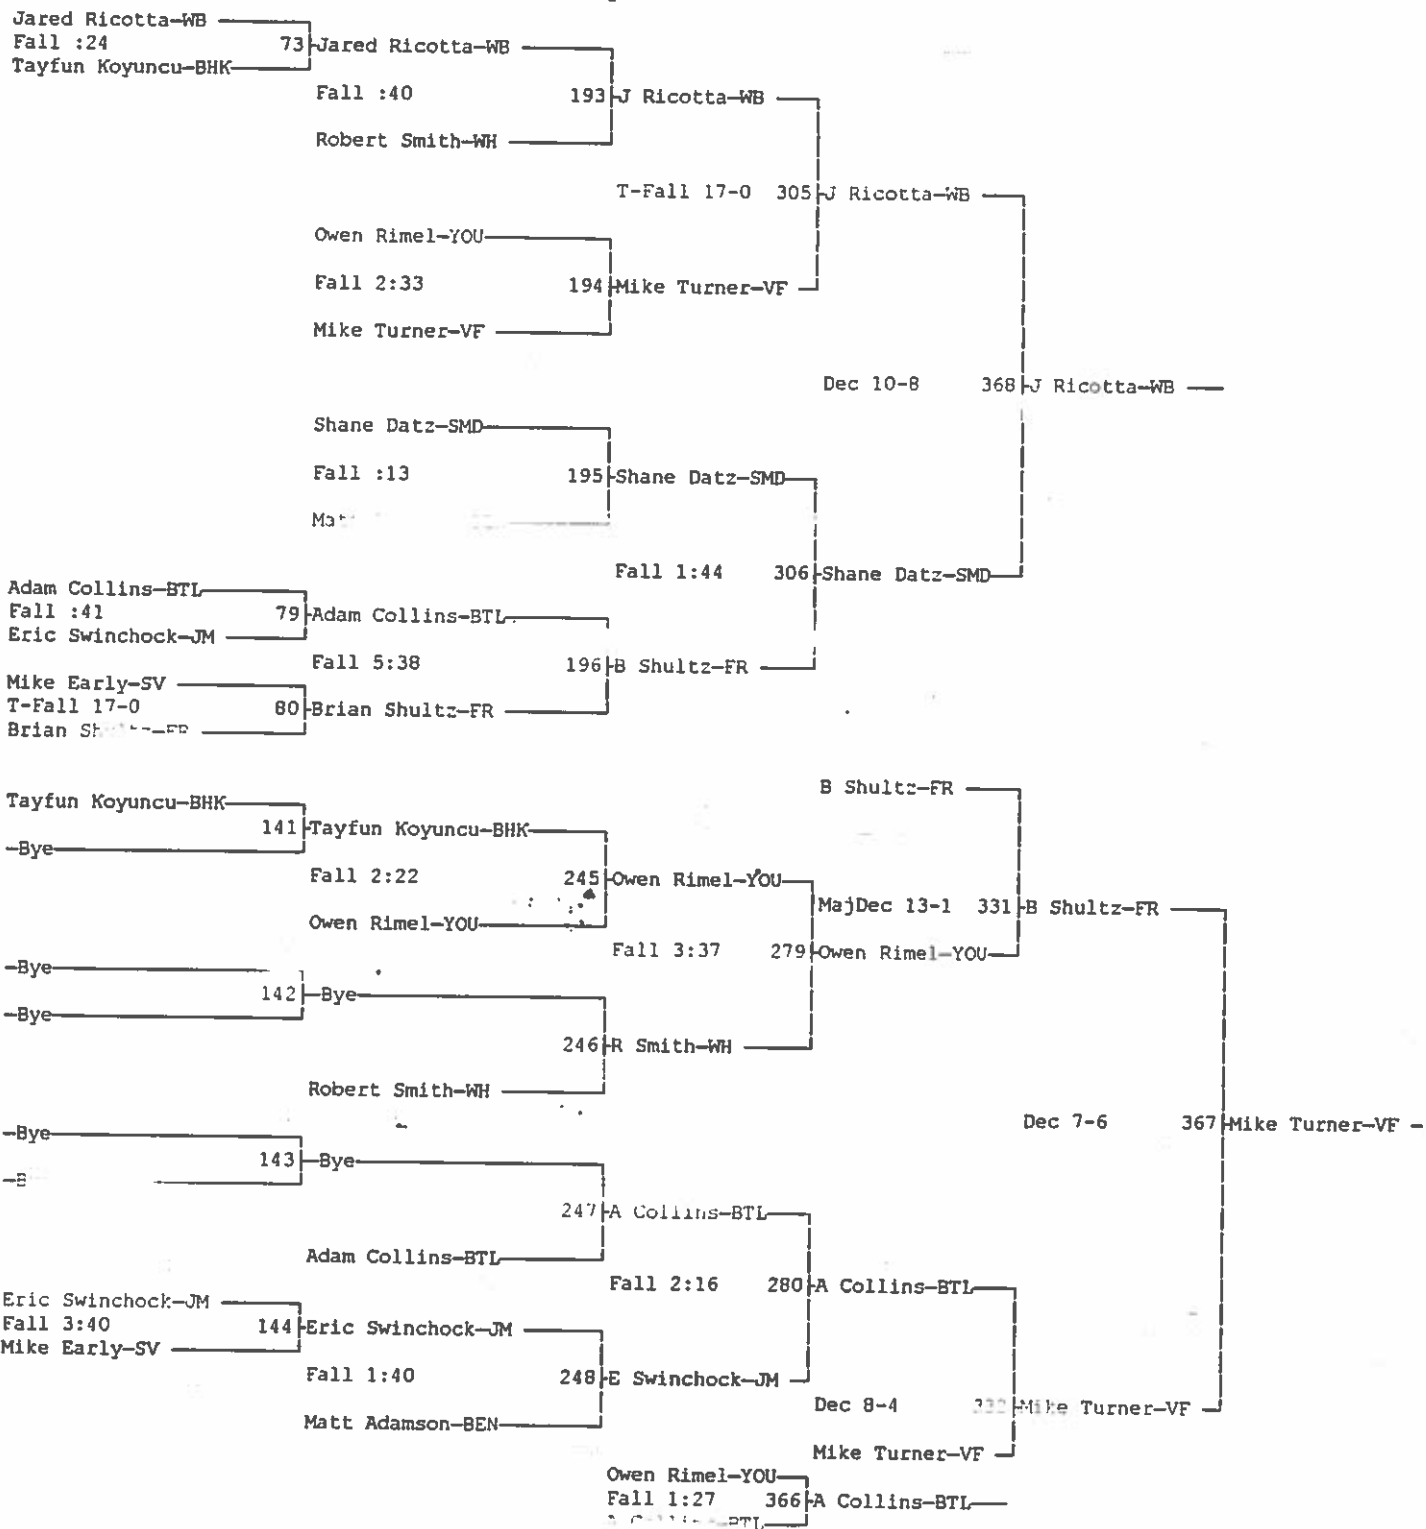

2000 Holiday Classic
December 28-29, 2000

Place	Score	Name
1	241.5	Soddy-Daisy, TN
2	131.5	Valley Forge, OH
3	131.0	West Branch
4	123.0	Butler
5	118.0	Southmoreland
6	111.5	Franklin Regional
7	103.5	Jeannette
8	94.0	Yough
9	71.0	Beth Center
10	67.0	Bentworth
11	66.5	Woodland Hills
12	64.0	Steel Valley
13	57.0	Jefferson Morgan
14	55.5	Blackhawk
15	52.0	Blairsville
16	0.0	Avella

2000 Holiday Classic

December 28-29, 2000

Wt Class: 130

2000 Holiday Classic

December 28-29, 2000
Wt Class: 135

2000 Holiday Classic

December 28-29, 2000

Wt Class: 140

2000 Holiday Classic
December 28-29, 2000
Wt Class: 145

2000 Holiday Classic
December 28-29, 2000
Wt Class: 152

2000 Holiday Classic

December 28-29, 2000

Wt Class: 160

2000 Holiday Classic

December 28-29, 2000

Wt Class: 171

2000 Holiday Classic
December 28-29, 2000
Wt Class: 189

2000 Holiday Classic
December 28-29, 2000
Wt Class: 275