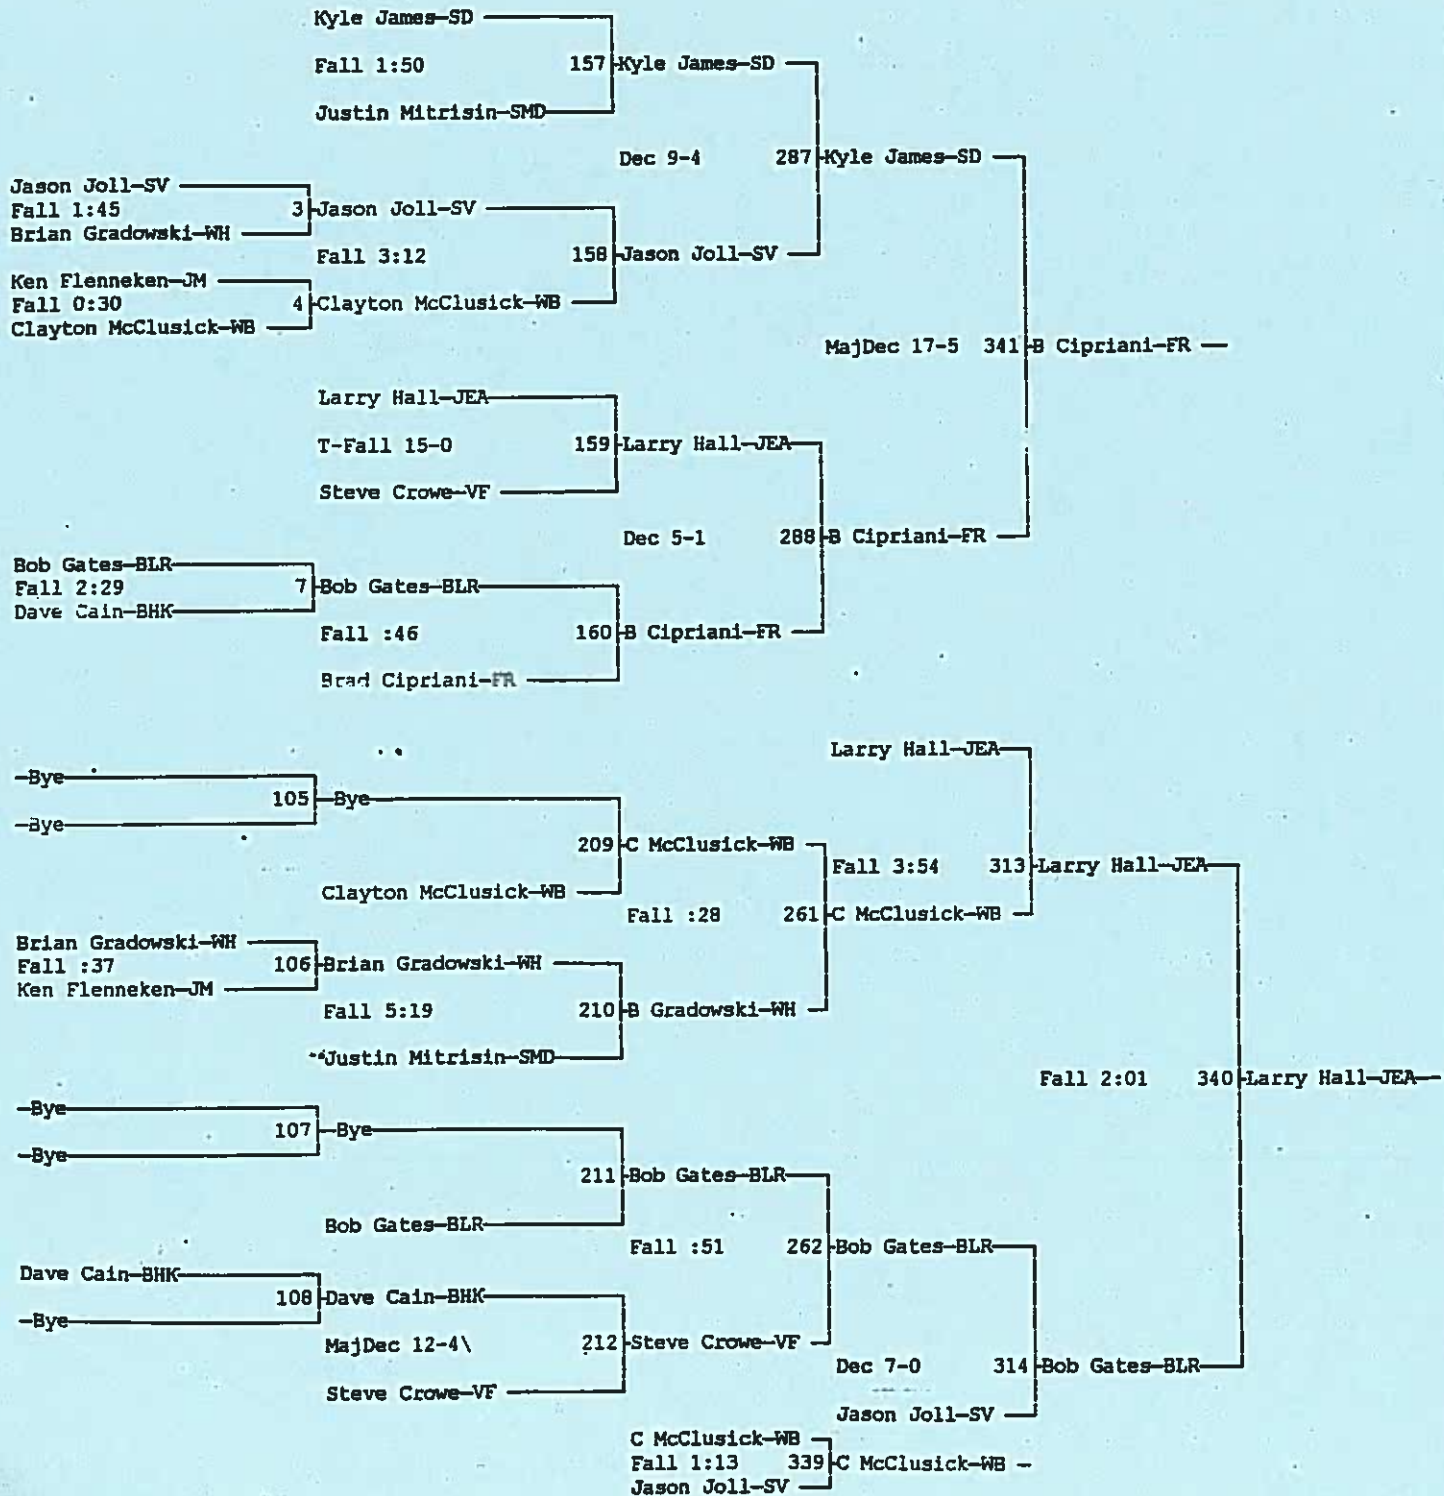

2000 Holiday Classic
December 28-29, 2000

Place	Score	Name
1	241.5	Soddy-Daisy, TN
2	131.5	Valley Forge, OH
3	131.0	West Branch
4	123.0	Butler
5	118.0	Southmoreland
6	111.5	Franklin Regional
7	103.5	Jeannette
8	94.0	Yough
9	71.0	Beth Center
10	67.0	Bentworth
11	66.5	Woodland Hills
12	64.0	Steel Valley
13	57.0	Jefferson Morgan
14	55.5	Blackhawk
15	52.0	Blairsville
16	0.0	Avella

2000 Holiday Classic
December 28-29, 2000
Wt Class: 103

2000 Holiday Classic
December 28-29, 2000
Wt Class: 112

2000 Holiday Classic
December 28-29, 2000
Wt Class: 119

2000 Holiday Classic
December 28-29, 2000
Wt Class: 125

2000 Holiday Classic

December 28-29, 2000

Wt Class: 130

2000 Holiday Classic

December 28-29, 2000
Wt Class: 135

2000 Holiday Classic

December 28-29, 2000

Wt Class: 140

Wt Class: 171

2000 Holiday Classic
December 28-29, 2000
Wt Class: 189

2000 Holiday Classic
December 28-29, 2000
Wt Class: 275